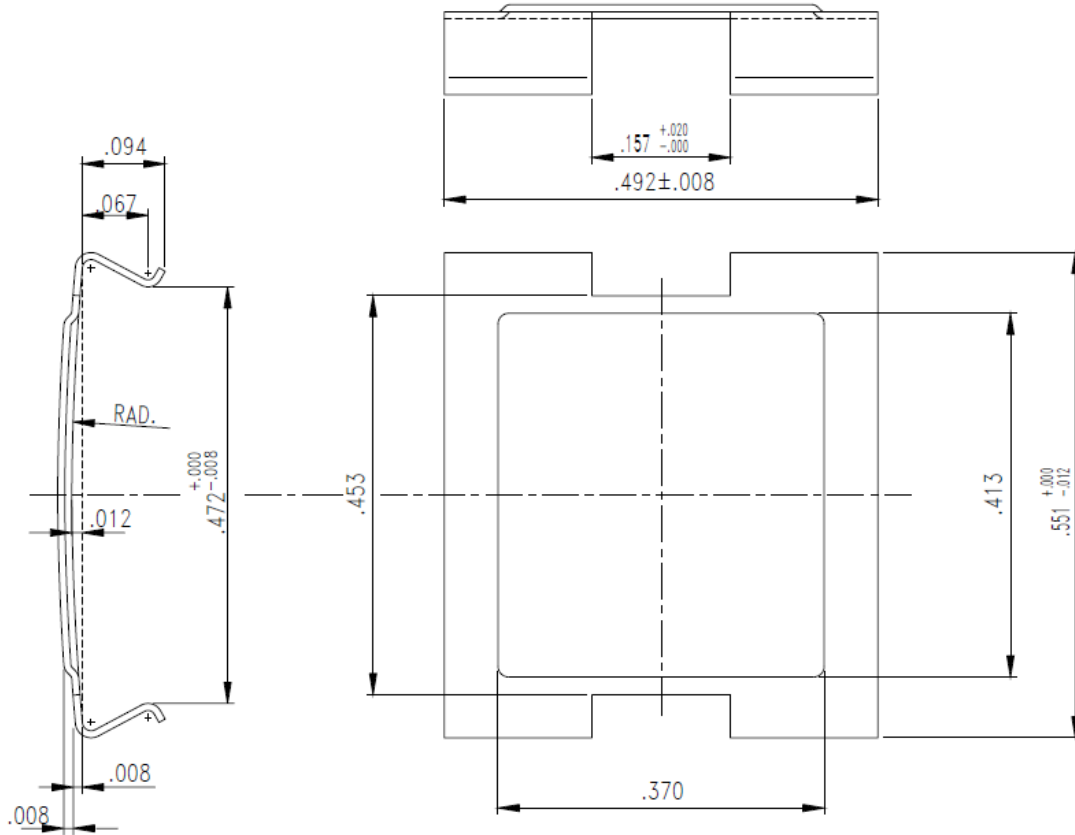

Specification for:
00C1212B1

110 Delta Drive
Pittsburgh, PA 15238
Phone: 412/696-1333
Fax: 412/696-0333
Email:magnetics@spang.com

MATERIAL

Material: CrNi Steel

REMARKS

Revision -